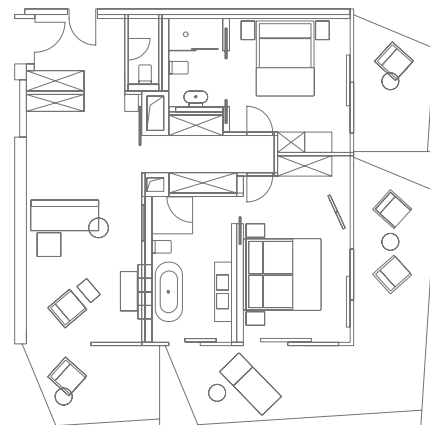

100m² suite with panoramic views of the golf course and Tegernsee valley, three balcony terraces, entrance hall with cloakroom, master bedroom with large bathroom (free-standing bath, double washbasin, shower, WC), second bedroom with en-suite (shower, WC) and living room with open fireplace, parquet flooring, complimentary Wi-Fi, tea-making facilities, 55" TV with on-demand services, radio, safe, anti-electrosmog device.