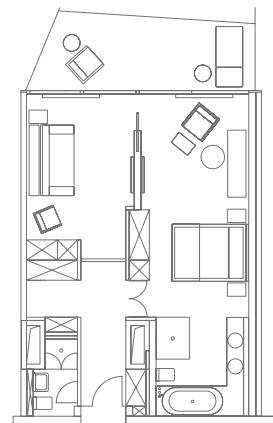

65m², two lounge/bedroom areas separated by sliding doors, lounge area, high quality double sofa bed in the lounge area, full-size bathroom (shower, bath, and WC), shower bath and WC, parquet flooring, complimentary Wi-Fi, tea-making facilities, 46" TV with on-demand services, radio, safe, anti-electrosmog device, balcony terrace

OCCUPANCY	BASIC	VIEW
1 person	from € 890	from € 995
2 persons	from € 1,195	from € 1,300
3 persons	from € 1,500	from € 1,605

Price per night