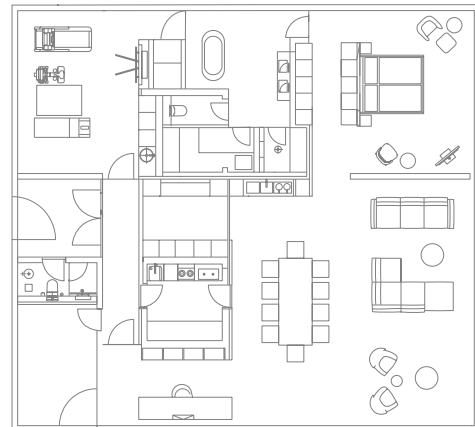

250 m² pavilion, integrated into the landscape of the Bavarian Prealps with all-round glazing and panoramic view of the Tegernsee Valley; maximum privacy due to its separate location from the main house and its own access road and garage for caddy, bicycles and golf equipment, roof terrace with a possibility for personal training and yoga; 36 m² bedroom with an en-suite bathroom that has a freestanding bathtub, private steam shower and sauna; 77 m² living and dining area with private tea station; 13 m² open plan study, separate kitchen for use by our private chef; 30 m² private gym with state-of-the-art TechnoGym equipment and a Kinesis training wall as well as private treatment facilities.