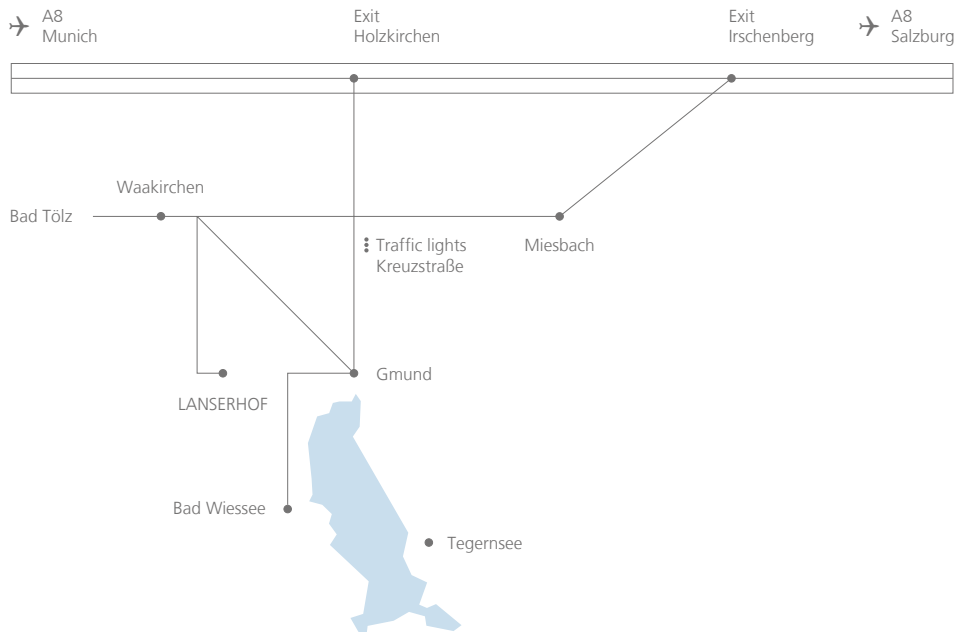

HOW TO FIND US

Lanserhof Tegernsee
Gut Steinberg 1–4, 83666 Marienstein/Waakirchen, Germany
T +49 8022 1880-0, F +49 8022 1880-499
info.tegernsee@lanserhof.com

OUR OTHER LOCATIONS

Lanserhof Sylt
Am Lanserhof 1–8, 25992 List on Sylt
Germany
T +49 4651 995957-0
info.sylt@lanserhof.com

Lanserhof Lans
Kochholzweg 153, 6072 Lans
Austria
T +43 512 38666-0, F +43 512 378282
info.lans@lanserhof.com

Lanserhof Hamburg – LANS Medicum
Stephansplatz 5, 20354 Hamburg
Germany
T +49 40 3208832-0, F +49 40 3208832-10
info.hamburg@lanserhof.com

Lanserhof at The Arts Club
17-18 Dover Street, Mayfair, London W1S 4LT
United Kingdom
T +44 20 39676969
lanserhof@theartsclub.co.uk