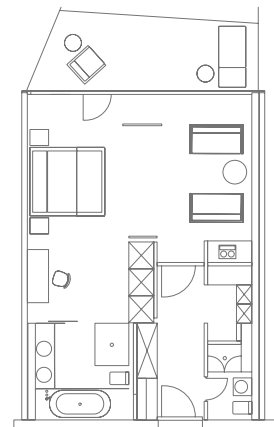

65m², spacious lounge/bedroom area, full-size bathroom (shower, bath and WC), shower bath and WC, parquet flooring, complimentary Wi-Fi, tea-making facilities, 40" TV with on-demand services, radio, safe, anti-electrosmog device, balcony terrace

OCCUPANCY	BASIC	VIEW
1 person	from € 890	from € 995
2 persons	from € 1,195	from € 1,300

Price per night