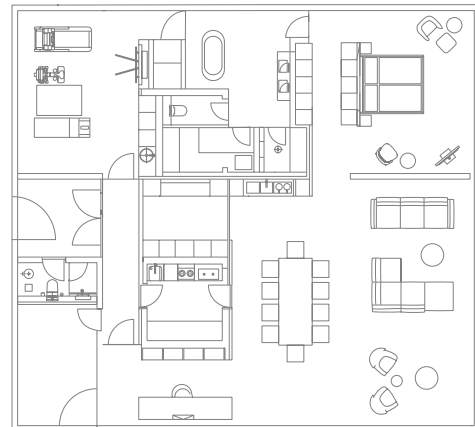

OCCUPANCY

1 – 2 persons

Price on demand