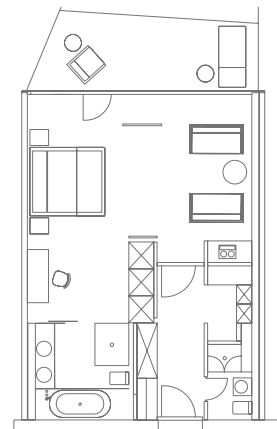

65m², spacious lounge/bedroom area, full-size bathroom (shower, bath and WC), shower bath and WC, parquet flooring, complimentary Wi-Fi, tea-making facilities, 40" TV with on-demand services, radio, safe, anti-electrosmog device, balcony terrace

OCCUPANCY	BASIC	VIEW
1 person	from 920,-	from 1,025,-
2 persons	from 1,240,-	from 1,345,-
Price per night