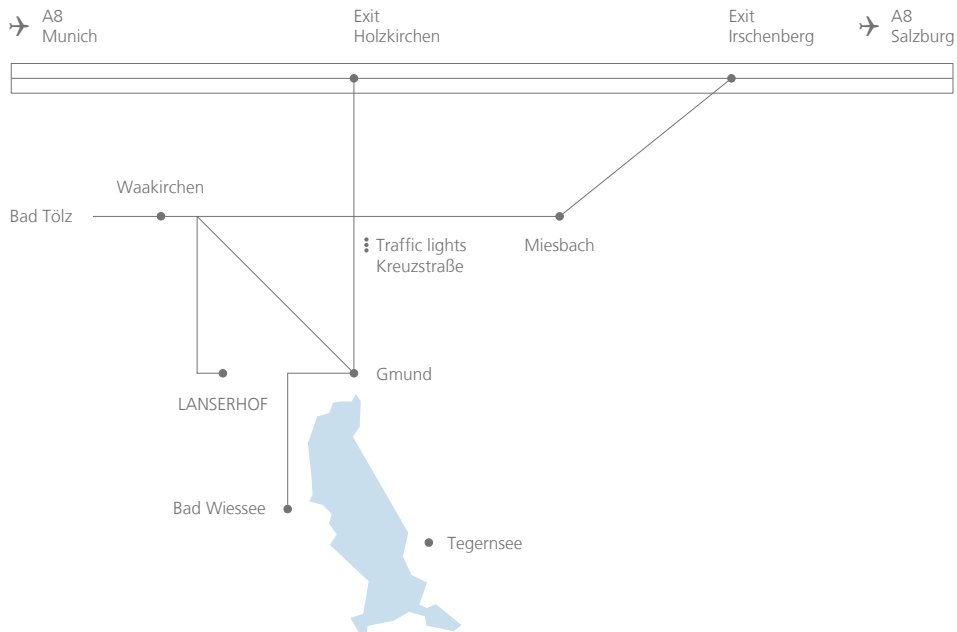

HOW TO FIND US

Lanserhof Tegernsee
Gut Steinberg 1–4, 83666 Marienstein/Waakirchen, Germany
T +49 8022 1880-0, F +49 8022 1880-499
info.tegernsee@lanserhof.com

OUR OTHER LOCATIONS

Lanserhof Sylt
Am Lanserhof 1–8, 25992 List on Sylt
Germany
T +49 4651 995957-0
info.sylt@lanserhof.com

Lanserhof Lans
Kochholzweg 153, 6072 Lans
Austria
T +43 512 38666-0, F +43 512 378282
info.lans@lanserhof.com

Lanserhof Hamburg – LANS Medicum
Stephansplatz 5, 20354 Hamburg
Germany
T +49 40 3208832-0, F +49 40 3208832-10
info.hamburg@lanserhof.com

Lanserhof at The Arts Club
17-18 Dover Street, Mayfair, London W1S 4LT
United Kingdom
T +44 20 39676969
lanserhof@theartsclub.co.uk